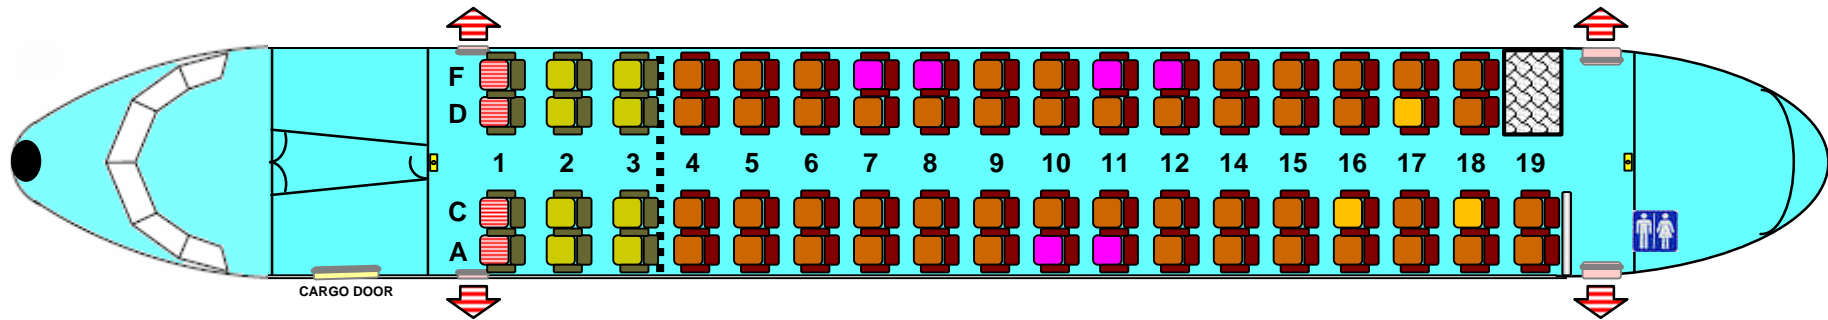

## ATR72-600

Configuration: 70Y / 12C58Y (Total seats: 70)

Length: 27,166 m  
Wingspan: 27,050 m  
Cruising speed: 450 km/h  
Cruising altitude: 7 000 m

-  Business class
-  Economic class
-  Exit & Emergency Exit
-  Wheel chair
-  Unaccompanied minors (UM)

A to F : Seat letter  
1 to 19: Row number

-  Flight attendant seat
-  Galley
-  Lavatory