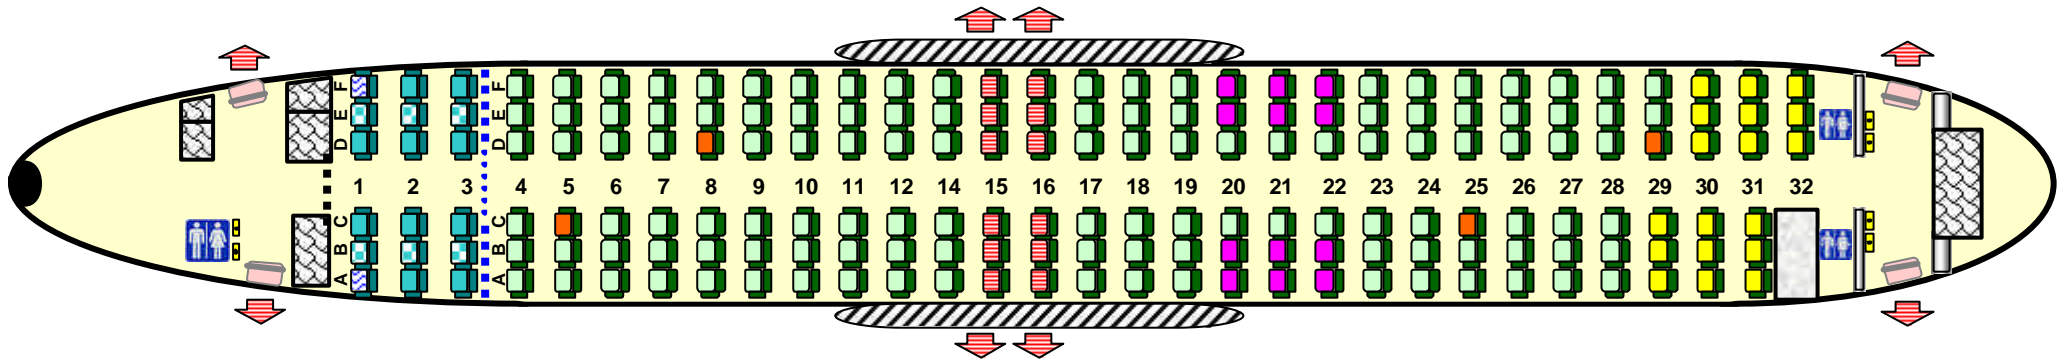

B737-800
Configuration: 183Y / 12C165Y (Total seats: 183 / 177)
 Length: 129 ft 6 IN
 Wingspan: 112 ft 7 IN
 Cruising speed: 820 km/h
 Cruising altitude: 11 000 m

- Business class (C)
- Economic class (Y)
- Convertible seat (Seat to table)
- Exit & Emergency exit **(can not be occupied by certain categories of passengers)**
- Cradles
- Wheel chair
- Stretcher
- Unaccompanied minors (UM)

- A to F: Seat letter
- 1 to 32: Row number
- Flight attendant seat
- Lavatory
- Galley
- Wing location