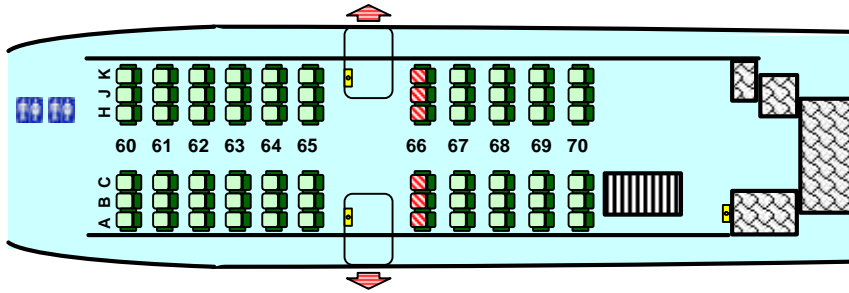

**Upper Deck (UD)**

**B747-400**  
**Configuration: 16C476Y (Total seats: 492)**

**Main Deck (MD)**

- Business class (C)
- Economic class (Y)
- Exit & Emergency exit (can not be occupied by certain categories of passengers)
- Cradles
- Wheel chair
- Stretcher
- Unaccompanied minors (UM)

- A to K : Seat letter
- 1 to 59 : Row number
- Flight attendant seat
- Lavatory
- Handicapped lavatory
- Galley
- Stairs
- Wing location