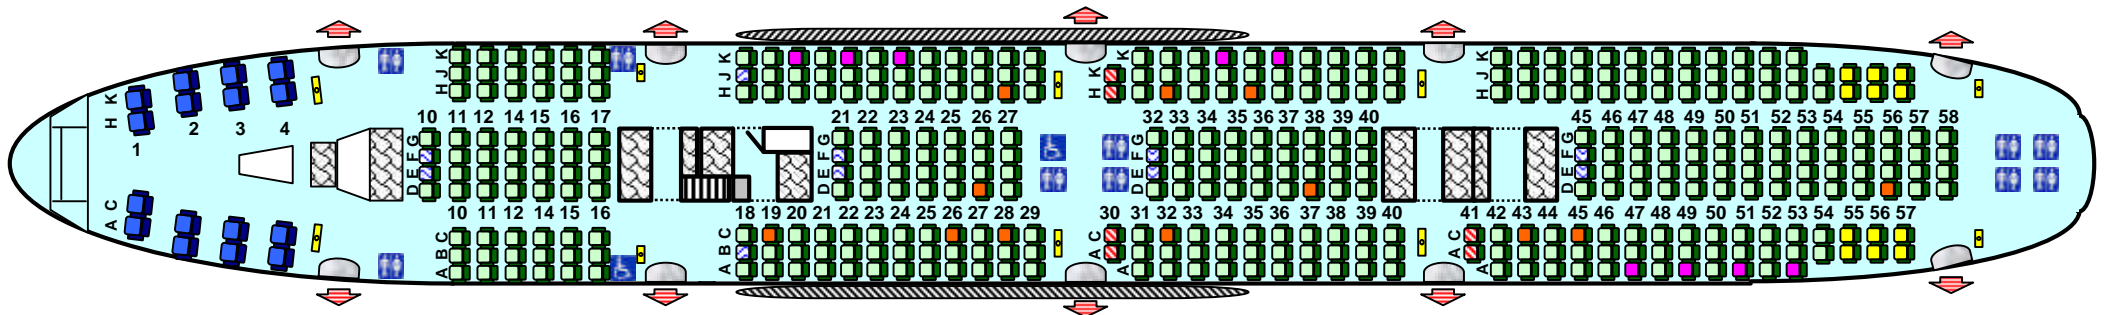

**Upper Deck (UD)**

**B747-400**  
**Configuration: 16C476Y (Total seats: 492)**

**Main Deck (MD)**

- Business class (C)
- Economic class (Y)
- Exit & Emergency exit (can not be occupied by certain categories of passengers)
- Cradles
- Wheel chair
- Stretcher
- Unaccompanied minors (UM)

- A to K : Seat letter
- 1 to 59 : Row number
- Flight attendant seat
- Lavatory
- Handicapped lavatory
- Galley
- Stairs
- Wing location