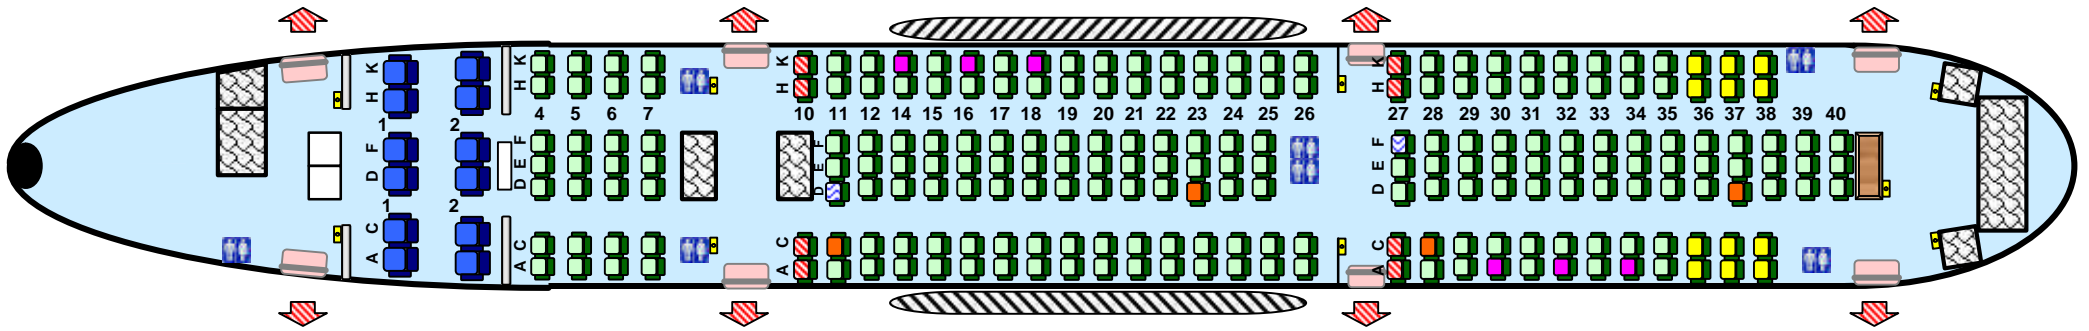

## B767-300 (CN-RNS/RNT)

Configuration: 12C224Y (Total seats: 236)

-  Business class (C)
-  Economic class (Y)
-  Exit & Emergency exit (can not be occupied by certain categories of passengers)
-  Cradles
-  Wheel chair
-  Stretcher
-  Unaccompanied minors (UM)

- A to K : Seat letter
- 1 to 40: Row number
-  Flight attendant seat
-  Lavatory
-  Galley
-  Wing location