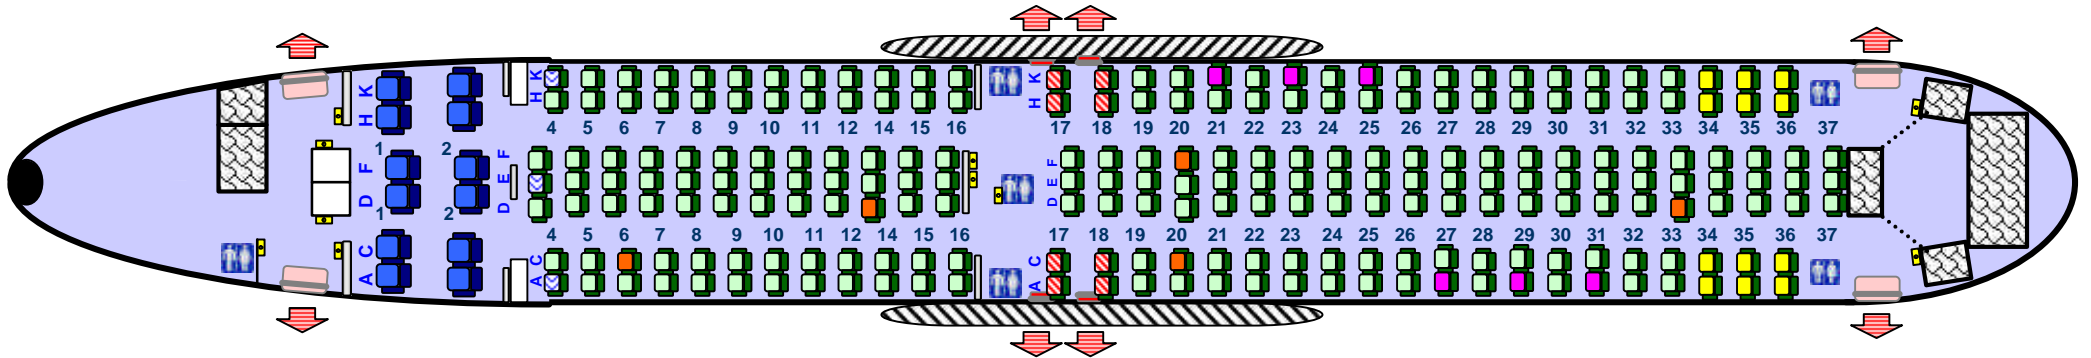

B767-300 (CN-ROV)
 Configuration: 12C227Y (Total seats: 239)

- Business class (C)
- Economic class (Y)
- Exit & Emergency exit (can not be occupied by certain categories of passengers)
- Cradles
- Wheel chair
- Stretcher
- Unaccompanied minors (UM)

- A to K : Seat letter
- 1 to 37: Row number
- Flight attendant seat
- Lavatory
- Galley
- Wing location