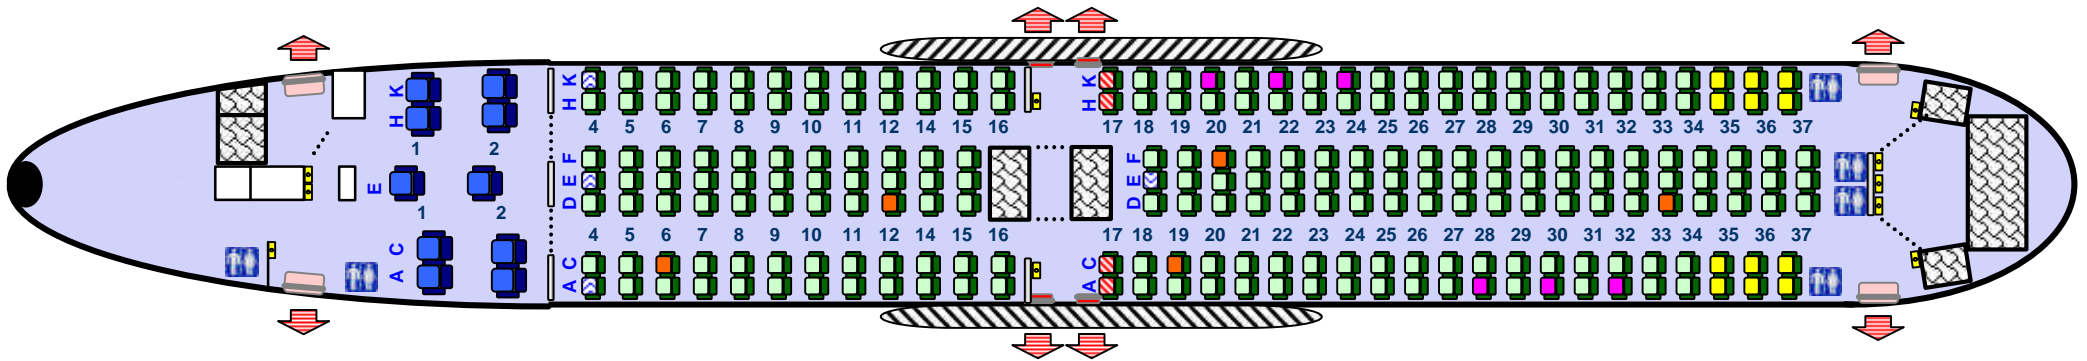

B767-300 (CN-ROW)
 Configuration: 10C225Y (Total seats: 235)

- | | |
|---|-----------------------|
| Business class (C) | A to K : Seat letter |
| Economic class (Y) | 1 to 37: Row number |
| Exit & Emergency exit (can not be occupied by certain categories of passengers) | Flight attendant seat |
| Cradles | Lavatory |
| Wheel chair | Galley |
| Stretcher | Wing location |
| Unaccompanied minors (UM) | |