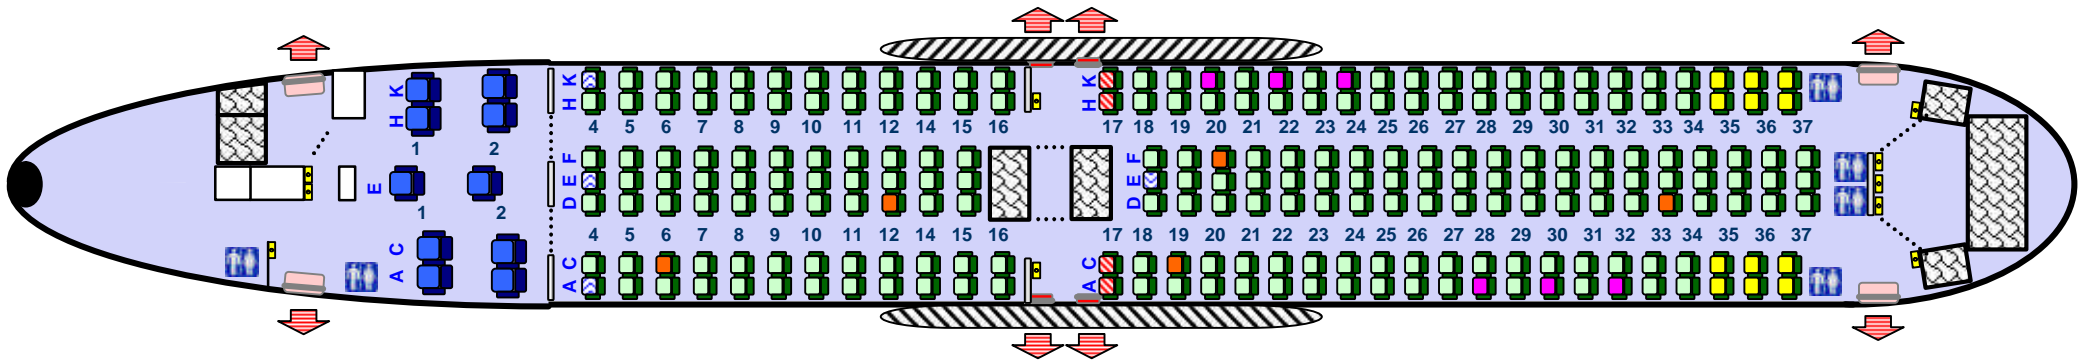

B767-300 (CN-ROW)
 Configuration: 10C225Y (Total seats: 235)

-  Business class (C)
-  Economic class (Y)
-  Exit & Emergency exit (can not be occupied by certain categories of passengers)
-  Cradles
-  Wheel chair
-  Stretcher
-  Unaccompanied minors (UM)

- A to K : Seat letter
- 1 to 37: Row number
-  Flight attendant seat
-  Lavatory
-  Galley
-  Wing location