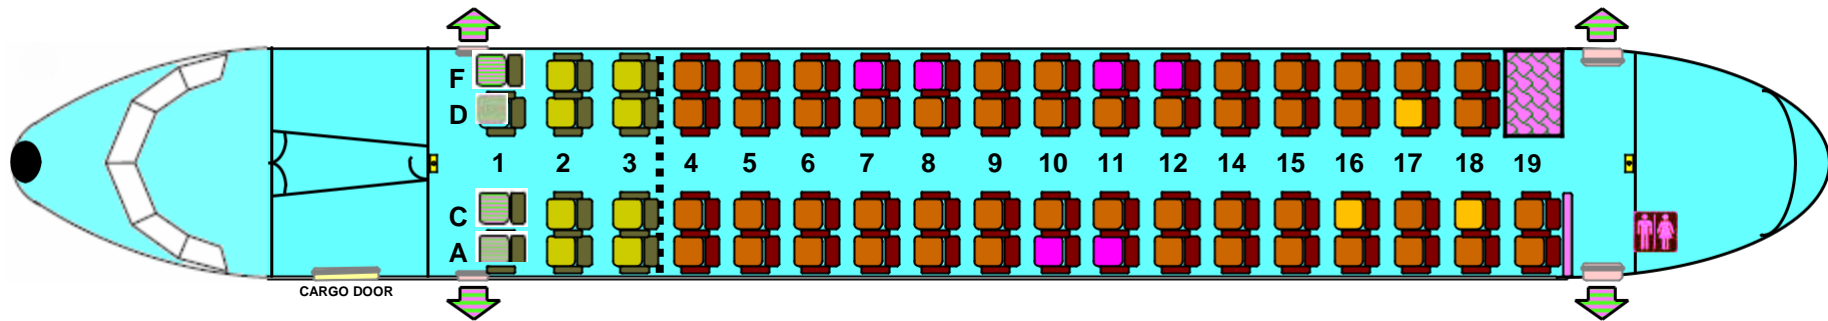

ATR72-600

Configuration: 70Y / 12C58Y (Total seats: 70)

Length: 27,166 m
Wingspan: 27,050 m
Cruising speed: 450 km/h
Cruising altitude: 7 000 m

-  Business class
-  Economic class
-  Exit & Emergency Exit
-  Wheel chair
-  Unaccompanied minors (UM)

- A to F : Seat letter
- 1 to 19: Row number
-  Flight attendant seat
-  Galley
-  Lavatory