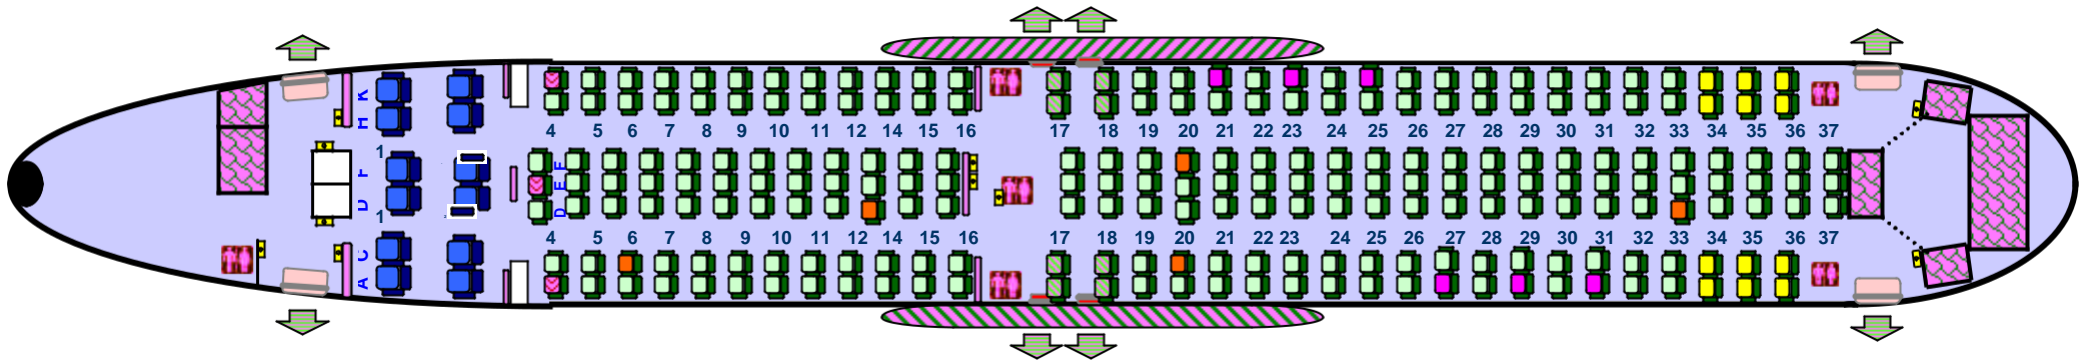

B767-300 (CN-ROV)

Configuration: 12C227Y (Total seats: 239)

 Business class (C)

 Economic class (Y)

 Exit & Emergency exit (can not be occupied by certain categories of passengers)

 Cradles

 Wheel chair

 Stretcher

 Unaccompanied minors (UM)

A to K : Seat letter

1 to 37: Row number

 Flight attendant seat

 Lavatory

 Galley

 Wing location